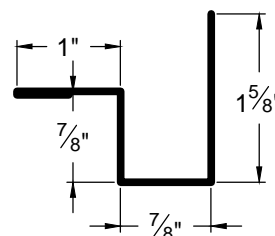

DOOR & WINDOW
DRIP CAP
DWC-2

936 Trim

Go Custom

Modify a standard trim or order a completely custom profile to get the best results.

Please take note:

Standard length is 10'-0"
All profiles available in 29, 26 & 24 Ga.

OUTSIDE CORNER
OC-2

WALL TO CEILING
WC-1

RAKE EDGE
RK-1

936 Trim

Go Custom

Modify a standard trim or order a completely custom profile to get the best results.

Please take note:

Standard length is 10'-0"
All profiles available in 29, 26 & 24 Ga.