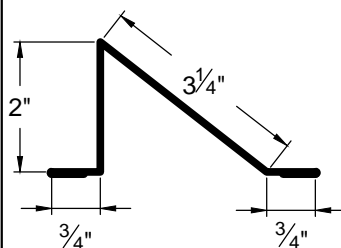

IroSTEEL LTD.

Snaplock/SSR/Tile Trim

Go Custom

Modify a standard trim or order a completely custom profile to get the best results.

Please take note:

Standard length is 10'-0"
All profiles available in 29, 26 & 24 Ga.

Valley Cleat
VC-1

DELUXE RIDGE CAP
RC-3