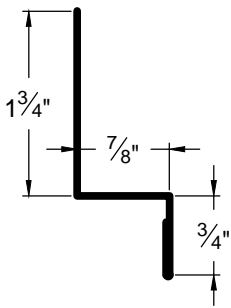

936 Trim

Go Custom

Modify a standard trim or order a completely custom profile to get the best results.

Please take note:

Standard length is 10'-0"
All profiles available in 29, 26 & 24 Ga.

BASE FLASHING
BF-1

DOOR & WINDOW
DRIP CAP
DWC-2

936 Trim

Go Custom

Modify a standard trim or order a completely custom profile to get the best results.

Please take note:

Standard length is 10'-0"
All profiles available in 29, 26 & 24 Ga.