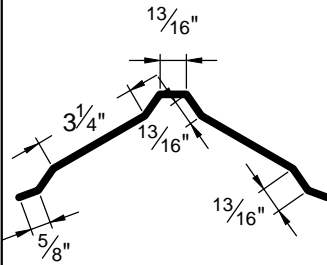

VALLEY FLASHING
VF-1

DELUXE RIDGE CAP
RC-2