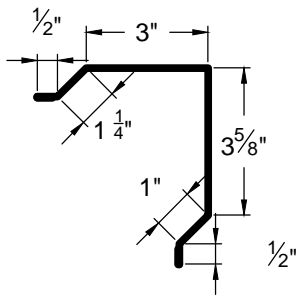

GABLE TRIM
GT-1