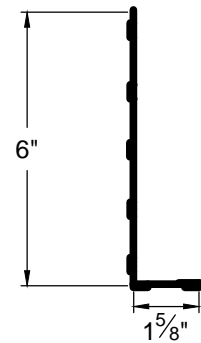

Please take note:

Standard length is 10'-0"
All profiles available in 29, 26 & 24 Ga.

EAVE TRIM
ET-1

ROOF EDGE
RE-1

ROOF EDGE FLASHING
RF-1

ROLLED FASCIA
REF-1

ROOF EDGE-HOOK
RFH-1

GT-6 GABLE TRIM
(SNAP LOCK/SSR)