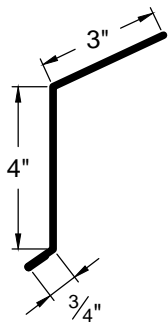

DOOR & WINDOW
DRIP CAP
DWC-2

936 Trim

Go Custom

Modify a standard trim or order a completely custom profile to get the best results.

Please take note:

Standard length is 10'-0"
All profiles available in 29, 26 & 24 Ga.

OUTSIDE CORNER
OC-2

WALL TO CEILING
WC-1

RAKE EDGE
RK-1

936 Trim

Go Custom

Modify a standard trim or order a completely custom profile to get the best results.

Please take note:

Standard length is 10'-0"
All profiles available in 29, 26 & 24 Ga.