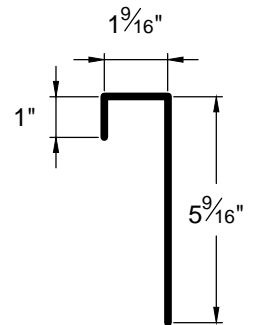

SOFFIT STARTER
ST-1

OVERHEAD DOOR CAP
ODC-1