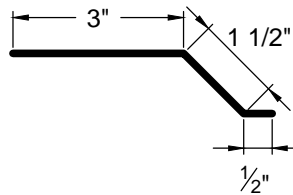

ROOF EDGE FLASHING
RF-1