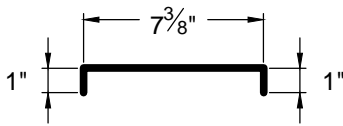

DOOR BACKING
DBC-1