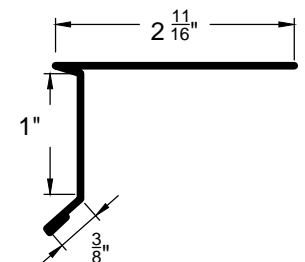

DOOR & WINDOW
DRIP CAP
DWC-2

936 Trim

Go Custom

Modify a standard trim or order a completely custom profile to get the best results.

Please take note:

Standard length is 10'-0"
All profiles available in 29, 26 & 24 Ga.

OUTSIDE CORNER
OC-2

WALL TO CEILING
WC-1

RAKE EDGE
RK-1

936 Trim

Go Custom

Modify a standard trim or order a completely custom profile to get the best results.

Please take note:

Standard length is 10'-0"
All profiles available in 29, 26 & 24 Ga.