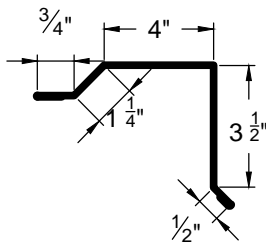

936 Trim

Go Custom

Modify a standard trim or order a completely custom profile to get the best results.

Please take note:

Standard length is 10'-0"
All profiles available in 29, 26 & 24 Ga.

ROOF EDGE FLASHING
RF-1