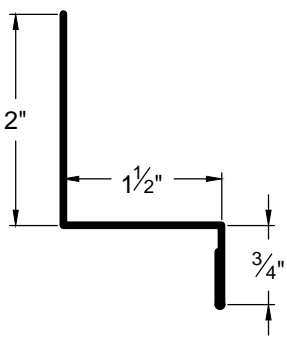

Standard length is 10'-0"
All profiles available in 29, 26 & 24 Ga.

VALLEY FLASHING
VF-1

W-VALLEY
VF-2

RIDGE CAP
RC-1

DELUXE RIDGE CAP
RC-2

DELUXE RIDGE CAP
RC-3

RIDGE CAP
RC-10

DELUXE RIDGE CAP
RC-3 7.75

1236 Trim

Go Custom

Modify a standard trim or order a completely custom profile to get the best results.

Please take note:

Standard length is 10'-0"
All profiles available in 29, 26 & 24 Ga.

BASE FLASHING
BF-4