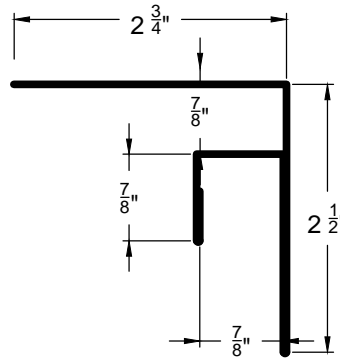

936 Trim

Go Custom

Modify a standard trim or order a completely custom profile to get the best results.

Please take note:

Standard length is 10'-0"
All profiles available in 29, 26 & 24 Ga.

DOOR BACKING
DBC-1