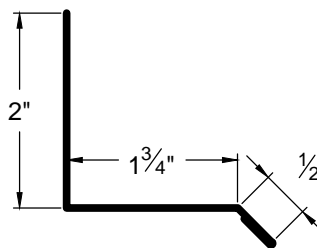

1236 Trim

Go Custom

Modify a standard trim or order a completely custom profile to get the best results.

Please take note:

Standard length is 10'-0"
All profiles available in 29, 26 & 24 Ga.

J TRIM
JT-4