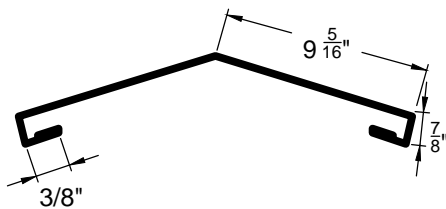

SSR RIDGE CAP
VRC-3