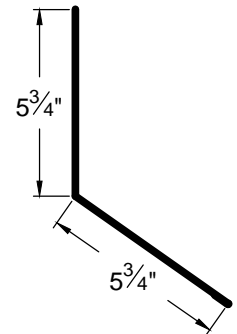

1236 Trim

Go Custom

Modify a standard trim or order a completely custom profile to get the best results.

Please take note:

Standard length is 10'-0"
All profiles available in 29, 26 & 24 Ga.