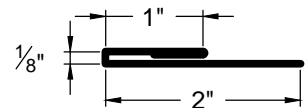

936 Trim

Go Custom

Modify a standard trim or order a completely custom profile to get the best results.

Please take note:

Standard length is 10'-0"
All profiles available in 29, 26 & 24 Ga.

BASE FLASHING
BF-1

BASE FLASHING
BF-2

BASE TRIM
BT-1

RAT GUARD
RG-1

J TRIM
JT-1

J TRIM
JT-2

J TRIM
JT-5

SILL TRIM
ST-2

DRIP CAP
DC-2

DOOR & WINDOW
DRIP CAP
DWC-2

936 Trim

Go Custom

Modify a standard trim or order a completely custom profile to get the best results.

Please take note:

Standard length is 10'-0"
All profiles available in 29, 26 & 24 Ga.