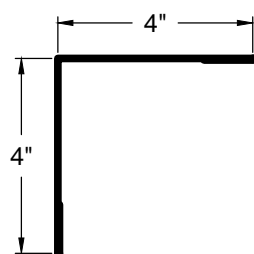

1236 Trim

Go Custom

Modify a standard trim or order a completely custom profile to get the best results.

Please take note:

Standard length is 10'-0"
All profiles available in 29, 26 & 24 Ga.

BASE FLASHING
BF-4

OUTSIDE CORNER
OC-1

OUTSIDE CORNER
OC-21

OUTSIDE CORNER
OC-4

1236 Trim

Go Custom

Modify a standard trim or order a completely custom profile to get the best results.

Please take note:

Standard length is 10'-0"
All profiles available in 29, 26 & 24 Ga.