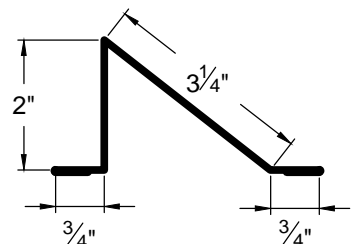

936 Trim

Go Custom

Modify a standard trim or order a completely custom profile to get the best results.

Please take note:

Standard length is 10'-0"
All profiles available in 29, 26 & 24 Ga.

ROOF EDGE FLASHING
RF-1