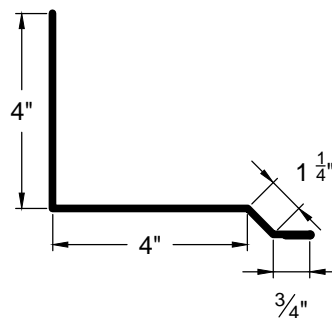

OUTSIDE CORNER
OC-2

WALL TO CEILING
WC-1

RAKE EDGE
RK-1

936 Trim

Go Custom

Modify a standard trim or order a completely custom profile to get the best results.

Please take note:

Standard length is 10'-0"
All profiles available in 29, 26 & 24 Ga.

HIGH EAVE GABLE TRIM
HE-2

ROOF TO WALL
RTW-1

ROOF TO WALL
RTW-2

SNOW STOP
SS-1

936 Trim

Go Custom

Modify a standard trim or order a completely custom profile to get the best results.

Please take note: