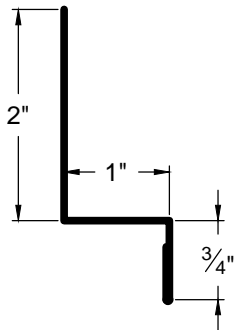

936 Trim

Go Custom

Modify a standard trim or order a completely custom profile to get the best results.

Please take note:

Standard length is 10'-0"
All profiles available in 29, 26 & 24 Ga.

BASE FLASHING
BF-1

DOOR & WINDOW
DRIP CAP
DWC-2

936 Trim

Go Custom

Modify a standard trim or order a completely custom profile to get the best results.

Please take note:

Standard length is 10'-0"
All profiles available in 29, 26 & 24 Ga.