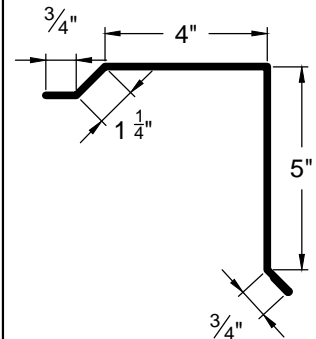

ROLLED FASCIA
REF-1

GABLE TRIM
GT-4