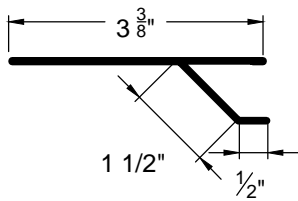

Please take note:

Standard length is 10'-0"
All profiles available in 29, 26 & 24 Ga.

EAVE TRIM
ET-1

ROOF EDGE
RE-1

ROOF EDGE FLASHING
RF-1

ROLLED FASCIA
REF-1

ROOF EDGE-HOOK
RFH-1

GT-6 GABLE TRIM
(SNAP LOCK/SSR)

IroSTEEL LTD.

Snaplock/SSR/Tile Trim

Go Custom

Modify a standard trim or order a completely custom profile to get the best results.

Please take note:

Standard length is 10'-0"
All profiles available in 29, 26 & 24 Ga.