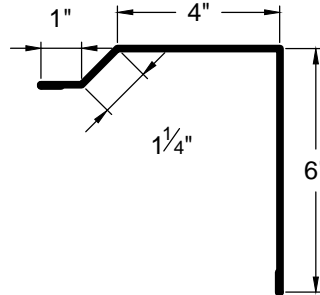

936 Trim

Go Custom

Modify a standard trim or order a completely custom profile to get the best results.

Please take note:

Standard length is 10'-0"
All profiles available in 29, 26 & 24 Ga.

ROOF EDGE FLASHING
RF-1