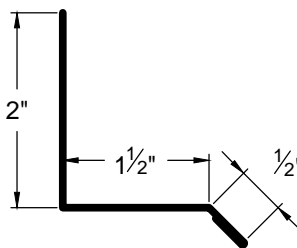

DRIP CAP
DC-3