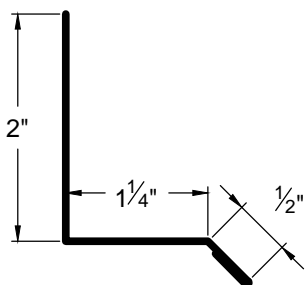

936 Trim

Go Custom

Modify a standard trim or order a completely custom profile to get the best results.

Please take note:

Standard length is 10'-0"
All profiles available in 29, 26 & 24 Ga.

J TRIM
JT-1