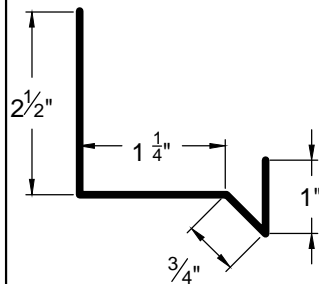

DOOR & WINDOW
DRIP CAP
DWC-2

936 Trim

Go Custom

Modify a standard trim or order a completely custom profile to get the best results.

Please take note:

Standard length is 10'-0"
All profiles available in 29, 26 & 24 Ga.