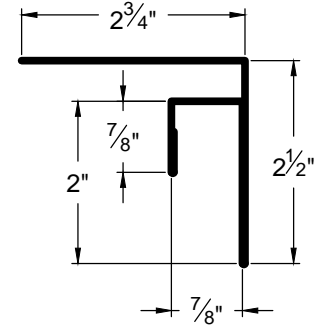

SILL TRIM
ST-2