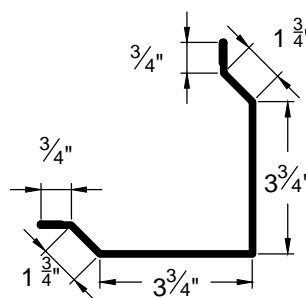

OUTSIDE CORNER
OC-1

OUTSIDE CORNER
OC-21

OUTSIDE CORNER
OC-4

1236 Trim

Go Custom

Modify a standard trim or order a completely custom profile to get the best results.

Please take note:

Standard length is 10'-0"
All profiles available in 29, 26 & 24 Ga.