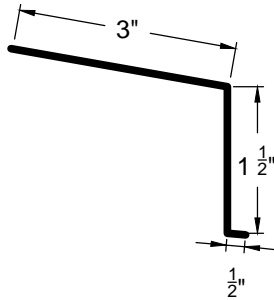

ROOF EDGE
RE-1