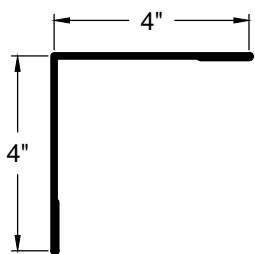

936 Trim

Go Custom

Modify a standard trim or order a completely custom profile to get the best results.

Please take note:

Standard length is 10'-0"
All profiles available in 29, 26 & 24 Ga.

DOOR BACKING
DBC-1