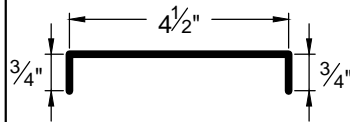

<p>EAVE TRIM (NO GUTTERS) 26-ET-NG</p>	<p>EAVE TRIM (GUTTERS) 26-ET-WG</p>	<p>EAVE TRIM ET-1</p>	<p>EAVE TRIM ET-2</p>
<p>GABLE TRIM GT-21</p>	<p>GABLE TRIM GT-31</p>	<p>GABLE TRIM GT-41</p>	<p>GABLE TRIM GT-5(1236)</p>
<p>HIGH EAVE HE-1</p>			

1236 Trim

Go Custom

Modify a standard trim or order a completely custom profile to get the best results.

Please take note:

Standard length is 10'-0"
All profiles available in 29, 26 & 24 Ga.

DOWNSPOUT
DS-1