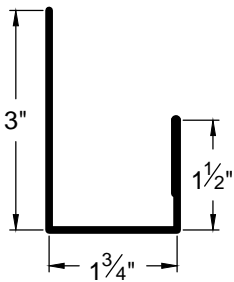

BASE FLASHING
BF-4