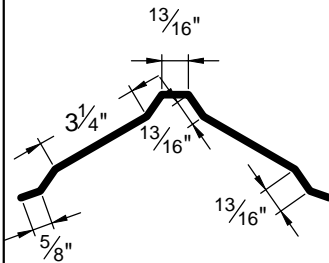

VALLEY FLASHING
VF-1