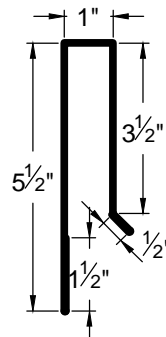

936 Trim

Go Custom

Modify a standard trim or order a completely custom profile to get the best results.

Please take note:

Standard length is 10'-0"
All profiles available in 29, 26 & 24 Ga.

BASE FLASHING
BF-1

BASE FLASHING
BF-2

BASE TRIM
BT-1

RAT GUARD
RG-1

J TRIM
JT-1

J TRIM
JT-2

J TRIM
JT-5

SILL TRIM
ST-2

DRIP CAP
DC-2

DOOR & WINDOW
DRIP CAP
DWC-2

936 Trim

Go Custom

Modify a standard trim or order a completely custom profile to get the best results.

Please take note:

Standard length is 10'-0"
All profiles available in 29, 26 & 24 Ga.