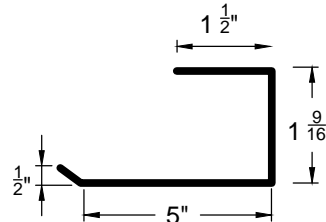

Please take note:

Standard length is 10'-0"
All profiles available in 29, 26 & 24 Ga.

EAVE TRIM
ET-1

ROOF EDGE
RE-1

ROOF EDGE FLASHING
RF-1

ROLLED FASCIA
REF-1

ROOF EDGE-HOOK
RFH-1

GT-6 GABLE TRIM
(SNAP LOCK/SSR)

IroSTEEL LTD.

Snaplock/SSR/Tile Trim

Go Custom

Modify a standard trim or order a completely custom profile to get the best results.

Please take note:

Standard length is 10'-0"
All profiles available in 29, 26 & 24 Ga.