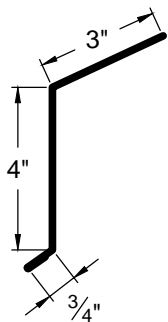

Modify a standard trim or order a completely custom profile to get the best results.

Please take note:

Standard length is 10'-0"
All profiles available in 29, 26 & 24 Ga.

VALLEY FLASHING
VF-1

W-VALLEY
VF-2

RIDGE CAP
RC-1

DELUXE RIDGE CAP
RC-2

DELUXE RIDGE CAP
RC-3

RIDGE CAP
RC-10

DELUXE RIDGE CAP
RC-3 7.75

Snaplock/SSR/Tile Trim

Go Custom

Modify a standard trim or order a completely custom profile to get the best results.

Please take note:

Standard length is 10'-0"
All profiles available in 29, 26 & 24 Ga.

EAVE TRIM
ET-1

ROOF EDGE
RE-1

ROOF EDGE FLASHING
RF-1

ROLLED FASCIA
REF-1

ROOF EDGE-HOOK
RFH-1

GT-6 GABLE TRIM
(SNAP LOCK/SSR)