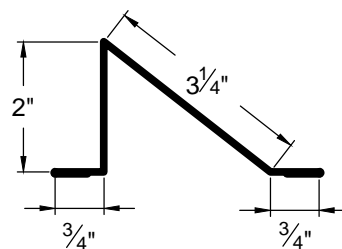

1236 Trim

Go Custom

Modify a standard trim or order a completely custom profile to get the best results.

Please take note:

Standard length is 10'-0"
All profiles available in 29, 26 & 24 Ga.