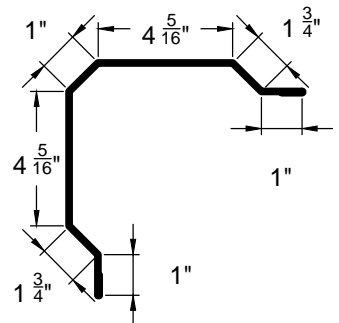

1236 Trim

Go Custom

Modify a standard trim or order a completely custom profile to get the best results.

Please take note:

Standard length is 10'-0"
All profiles available in 29, 26 & 24 Ga.

BASE FLASHING
BF-4

OUTSIDE CORNER
OC-1

OUTSIDE CORNER
OC-21

OUTSIDE CORNER
OC-4

1236 Trim

Go Custom

Modify a standard trim or order a completely custom profile to get the best results.

Please take note:

Standard length is 10'-0"
All profiles available in 29, 26 & 24 Ga.