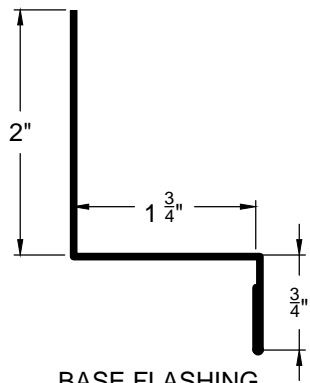

1236 Trim

Go Custom

Modify a standard trim or order a completely custom profile to get the best results.

Please take note:

Standard length is 10'-0"
All profiles available in 29, 26 & 24 Ga.

BASE FLASHING
BF-4