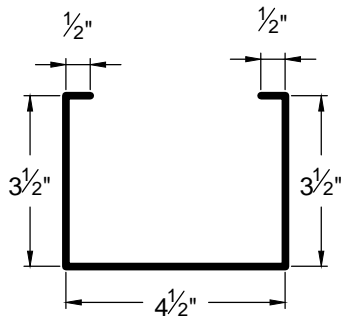

OUTSIDE CORNER
OC-1

OUTSIDE CORNER
OC-21

OUTSIDE CORNER
OC-4

1236 Trim

Go Custom

Modify a standard trim or order a completely custom profile to get the best results.

Please take note:

Standard length is 10'-0"
All profiles available in 29, 26 & 24 Ga.

<p>EAVE TRIM (NO GUTTERS) 26-ET-NG</p>	<p>EAVE TRIM (GUTTERS) 26-ET-WG</p>	<p>EAVE TRIM ET-1</p>	<p>EAVE TRIM ET-2</p>
<p>GABLE TRIM GT-21</p>	<p>GABLE TRIM GT-31</p>	<p>GABLE TRIM GT-41</p>	<p>GABLE TRIM GT-5(1236)</p>
<p>HIGH EAVE HE-1</p>			

1236 Trim

Go Custom

Modify a standard trim or order a completely custom profile to get the best results.

Please take note:

Standard length is 10'-0"
All profiles available in 29, 26 & 24 Ga.

DOWNSPOUT
DS-1