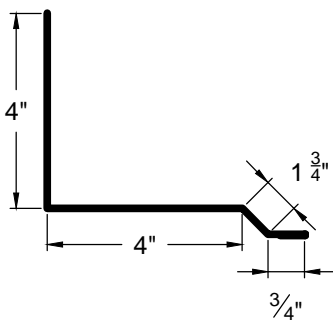

DOWNSPOUT
DS-1