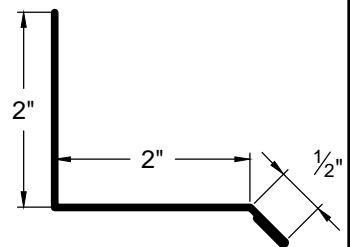

1236 Trim

Go Custom

Modify a standard trim or order a completely custom profile to get the best results.

Please take note:

Standard length is 10'-0"
All profiles available in 29, 26 & 24 Ga.

J TRIM
JT-4