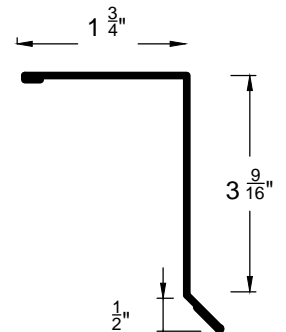

GT-7P2 2pc GABLE TRIM
(SNAP LOCK/SSR)