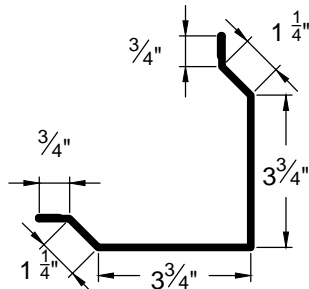

DOOR & WINDOW
DRIP CAP
DWC-2

936 Trim

Go Custom

Modify a standard trim or order a completely custom profile to get the best results.

Please take note:

Standard length is 10'-0"
All profiles available in 29, 26 & 24 Ga.

OUTSIDE CORNER
OC-2

WALL TO CEILING
WC-1

RAKE EDGE
RK-1

936 Trim

Go Custom

Modify a standard trim or order a completely custom profile to get the best results.

Please take note:

Standard length is 10'-0"
All profiles available in 29, 26 & 24 Ga.