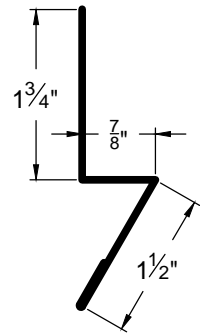

RAT GUARD
RG-1