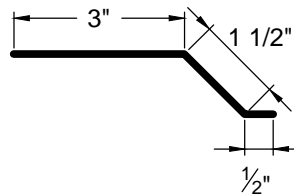

Please take note:

Standard length is 10'-0"
All profiles available in 29, 26 & 24 Ga.

EAVE TRIM
ET-1

ROOF EDGE
RE-1

ROOF EDGE FLASHING
RF-1

ROLLED FASCIA
REF-1

ROOF EDGE-HOOK
RFH-1

GT-6 GABLE TRIM
(SNAP LOCK/SSR)