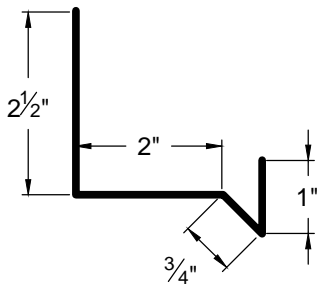

J TRIM
JT-6

DOOR & WINDOW
DRIP CAP
DWC-1