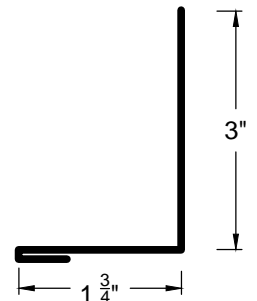

RTW-5P2 2pc Wall To Roof
(SNAP LOCK/SSR)