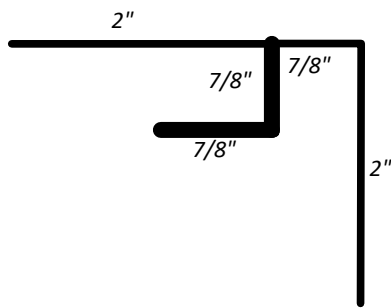

936 Trim

Go Custom

Modify a standard trim or order a completely custom profile to get the best results.

Please take note:

Standard length is 10'-0"
All profiles available in 29, 26 & 24 Ga.

BASE FLASHING
BF-1

DOOR & WINDOW
DRIP CAP
DWC-2

936 Trim

Go Custom

Modify a standard trim or order a completely custom profile to get the best results.

Please take note:

Standard length is 10'-0"
All profiles available in 29, 26 & 24 Ga.

OUTSIDE CORNER
OC-2

WALL TO CEILING
WC-1

RAKE EDGE
RK-1

936 Trim

Go Custom

Modify a standard trim or order a completely custom profile to get the best results.

Please take note:

Standard length is 10'-0"
All profiles available in 29, 26 & 24 Ga.