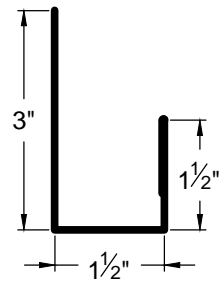

1236 Trim

Go Custom

Modify a standard trim or order a completely custom profile to get the best results.

Please take note:

Standard length is 10'-0"
All profiles available in 29, 26 & 24 Ga.

J TRIM
JT-4