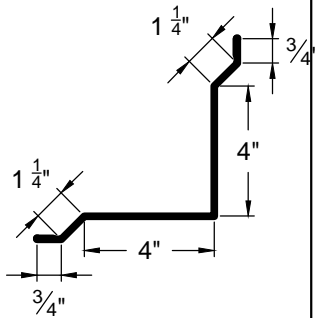

INSIDE CORNER
ILC-1