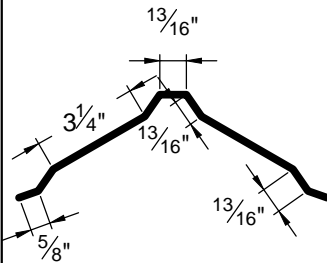

Standard length is 10'-0"
All profiles available in 29, 26 & 24 Ga.

VALLEY FLASHING
VF-1

W-VALLEY
VF-2

RIDGE CAP
RC-1

DELUXE RIDGE CAP
RC-2

DELUXE RIDGE CAP
RC-3

RIDGE CAP
RC-10

DELUXE RIDGE CAP
RC-3 7.75

1236 Trim

Go Custom

Modify a standard trim or order a completely custom profile to get the best results.

Please take note:

Standard length is 10'-0"
All profiles available in 29, 26 & 24 Ga.

BASE FLASHING
BF-4