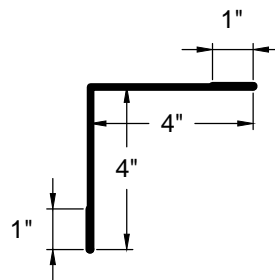

WALL TO CEILING
ILC-2

INSIDE CORNER
IC-2