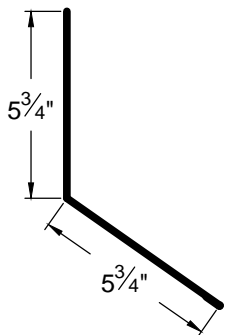

ROOF EDGE-HOOK
RFH-1

ROOF TO WALL
RTW-1