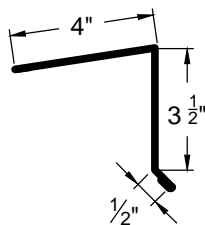

936 Trim

Go Custom

Modify a standard trim or order a completely custom profile to get the best results.

Please take note:

Standard length is 10'-0"
All profiles available in 29, 26 & 24 Ga.

ROOF EDGE FLASHING
RF-1