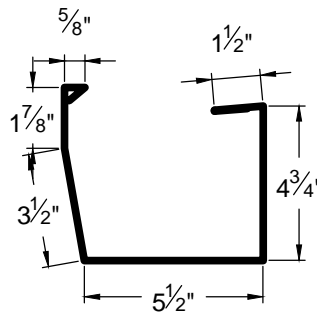

GUTTER
EG-2