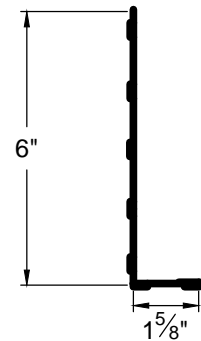

RAKE EDGE
RK-1