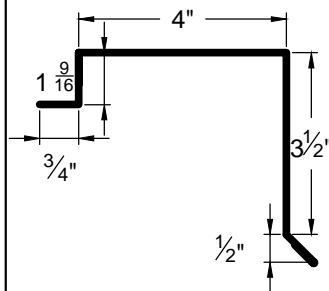

Please take note:

Standard length is 10'-0"
All profiles available in 29, 26 & 24 Ga.

EAVE TRIM
ET-1

ROOF EDGE
RE-1

ROOF EDGE FLASHING
RF-1

ROLLED FASCIA
REF-1

ROOF EDGE-HOOK
RFH-1

GT-6 GABLE TRIM
(SNAP LOCK/SSR)

IroSTEEL LTD.

Snaplock/SSR/Tile Trim

Go Custom

Modify a standard trim or order a completely custom profile to get the best results.

Please take note:

Standard length is 10'-0"
All profiles available in 29, 26 & 24 Ga.