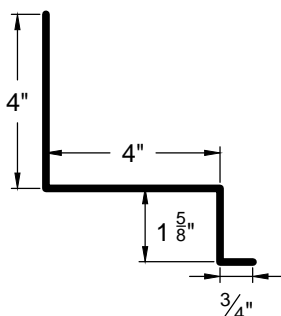

ROOF TO WALL
RTW-4 (SNAP LOCK/SSR)