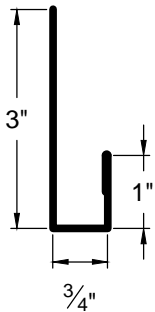

BASE FLASHING
BF-1