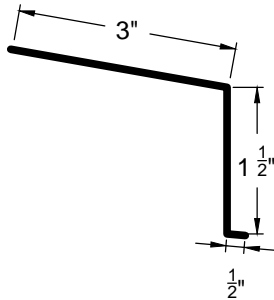

Modify a standard trim or order a completely custom profile to get the best results.

Please take note:

Standard length is 10'-0"
All profiles available in 29, 26 & 24 Ga.

VALLEY FLASHING
VF-1

W-VALLEY
VF-2

RIDGE CAP
RC-1

DELUXE RIDGE CAP
RC-2

DELUXE RIDGE CAP
RC-3

RIDGE CAP
RC-10

DELUXE RIDGE CAP
RC-3 7.75

Snaplock/SSR/Tile Trim

Go Custom

Modify a standard trim or order a completely custom profile to get the best results.

Please take note:

Standard length is 10'-0"
All profiles available in 29, 26 & 24 Ga.

EAVE TRIM
ET-1

ROOF EDGE
RE-1

ROOF EDGE FLASHING
RF-1

ROLLED FASCIA
REF-1

ROOF EDGE-HOOK
RFH-1

GT-6 GABLE TRIM
(SNAP LOCK/SSR)