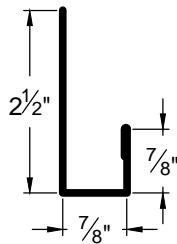

936 Trim

Go Custom

Modify a standard trim or order a completely custom profile to get the best results.

Please take note:

Standard length is 10'-0"
All profiles available in 29, 26 & 24 Ga.

BASE FLASHING
BF-1

BASE FLASHING
BF-2

BASE TRIM
BT-1

RAT GUARD
RG-1

J TRIM
JT-1

J TRIM
JT-2

J TRIM
JT-5

SILL TRIM
ST-2

DRIP CAP
DC-2

DOOR & WINDOW
DRIP CAP
DWC-2

936 Trim

Go Custom

Modify a standard trim or order a completely custom profile to get the best results.

Please take note:

Standard length is 10'-0"
All profiles available in 29, 26 & 24 Ga.