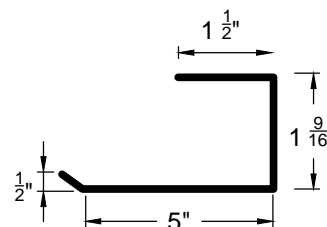

RTW-5P1 2pc Wall To Roof
(SNAP LOCK/SSR)