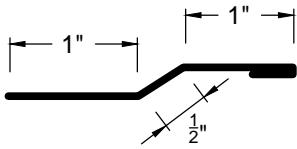

Valley Cleat
VC-1