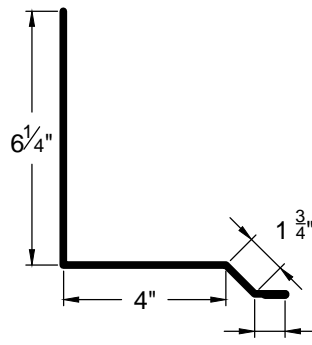

DOWNSPOUT CAP
DSC-1