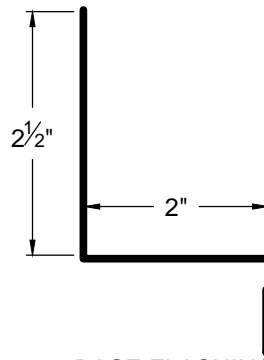

BASE FLASHING
BF-6