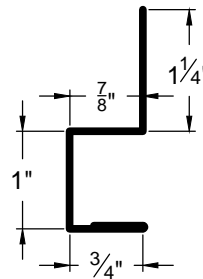

936 Trim

Go Custom

Modify a standard trim or order a completely custom profile to get the best results.

Please take note:

Standard length is 10'-0"
All profiles available in 29, 26 & 24 Ga.