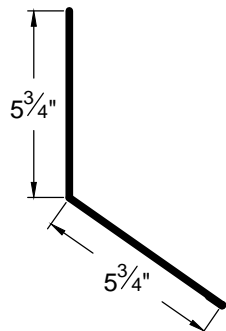

GABLE TRIM
GT-2