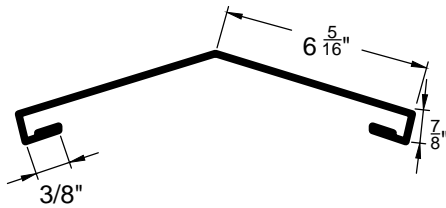

SSR RIDGE CAP
VRC-1