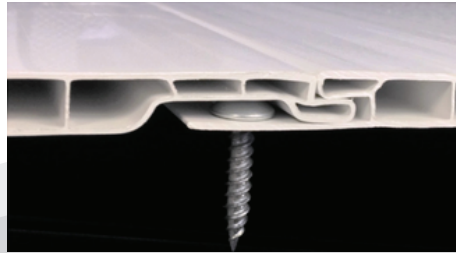

Delpro PVC Panel 16"

J-Trim

H-Trim

Inside Cove Trim

Base Trim

Outside Corner Trim

Clipsable H-Trim

Clipsable Inside Cove Trim

L-Trim

Multi-function Trim